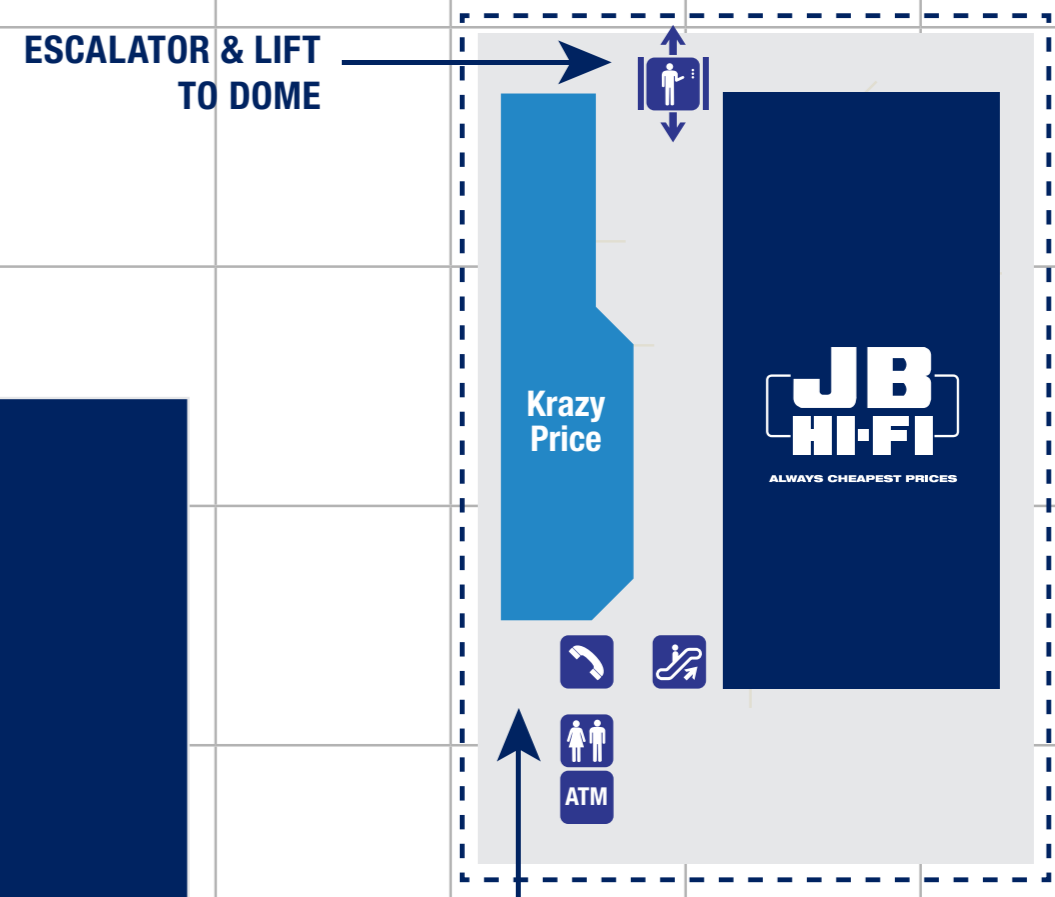

JULL STREET

- PUBLIC TELEPHONES
- LADIES/MENS TOILETS
- ESCALATOR
- CENTRE MANAGEMENT OFFICE
- LIFT
- ATM

FOURTH ROAD

WHITEHEAD STREET

CHURCH AVENUE