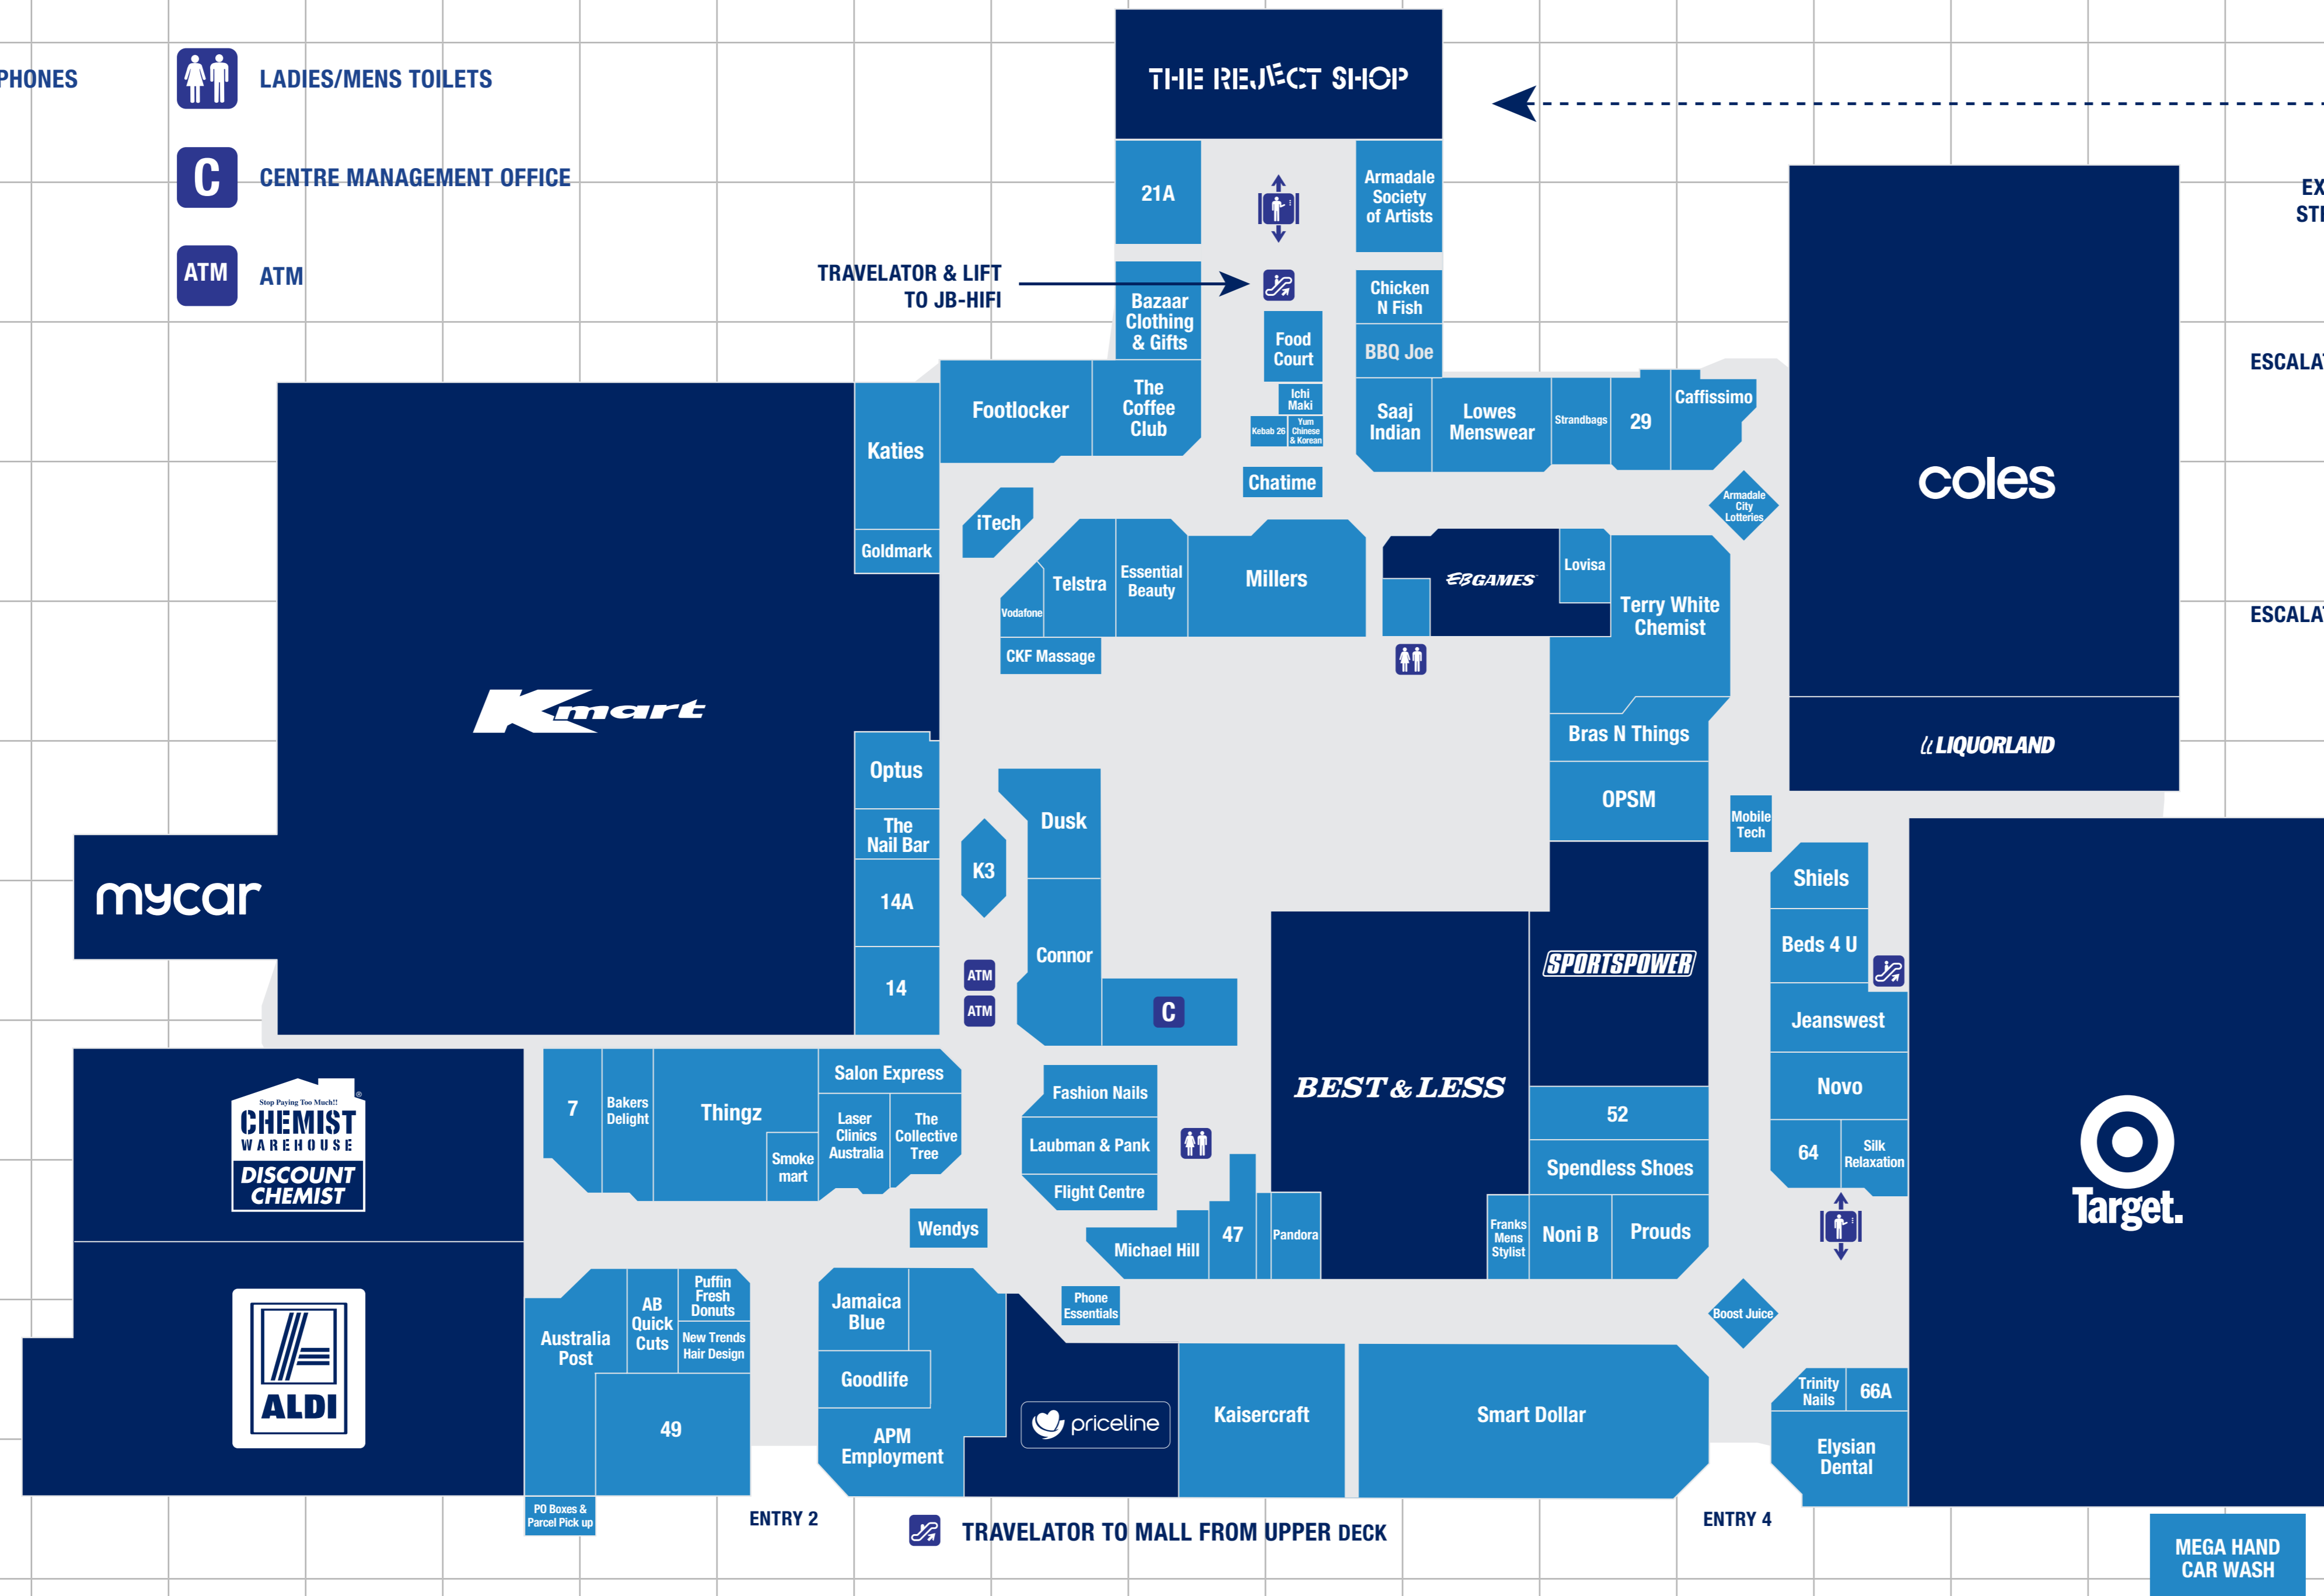

JULL STREET

- PUBLIC TELEPHONES
- LADIES/MENS TOILETS
- ESCALATOR
- CENTRE MANAGEMENT OFFICE
- LIFT
- ATM

FOURTH ROAD

WHITEHEAD STREET

CHURCH AVENUE